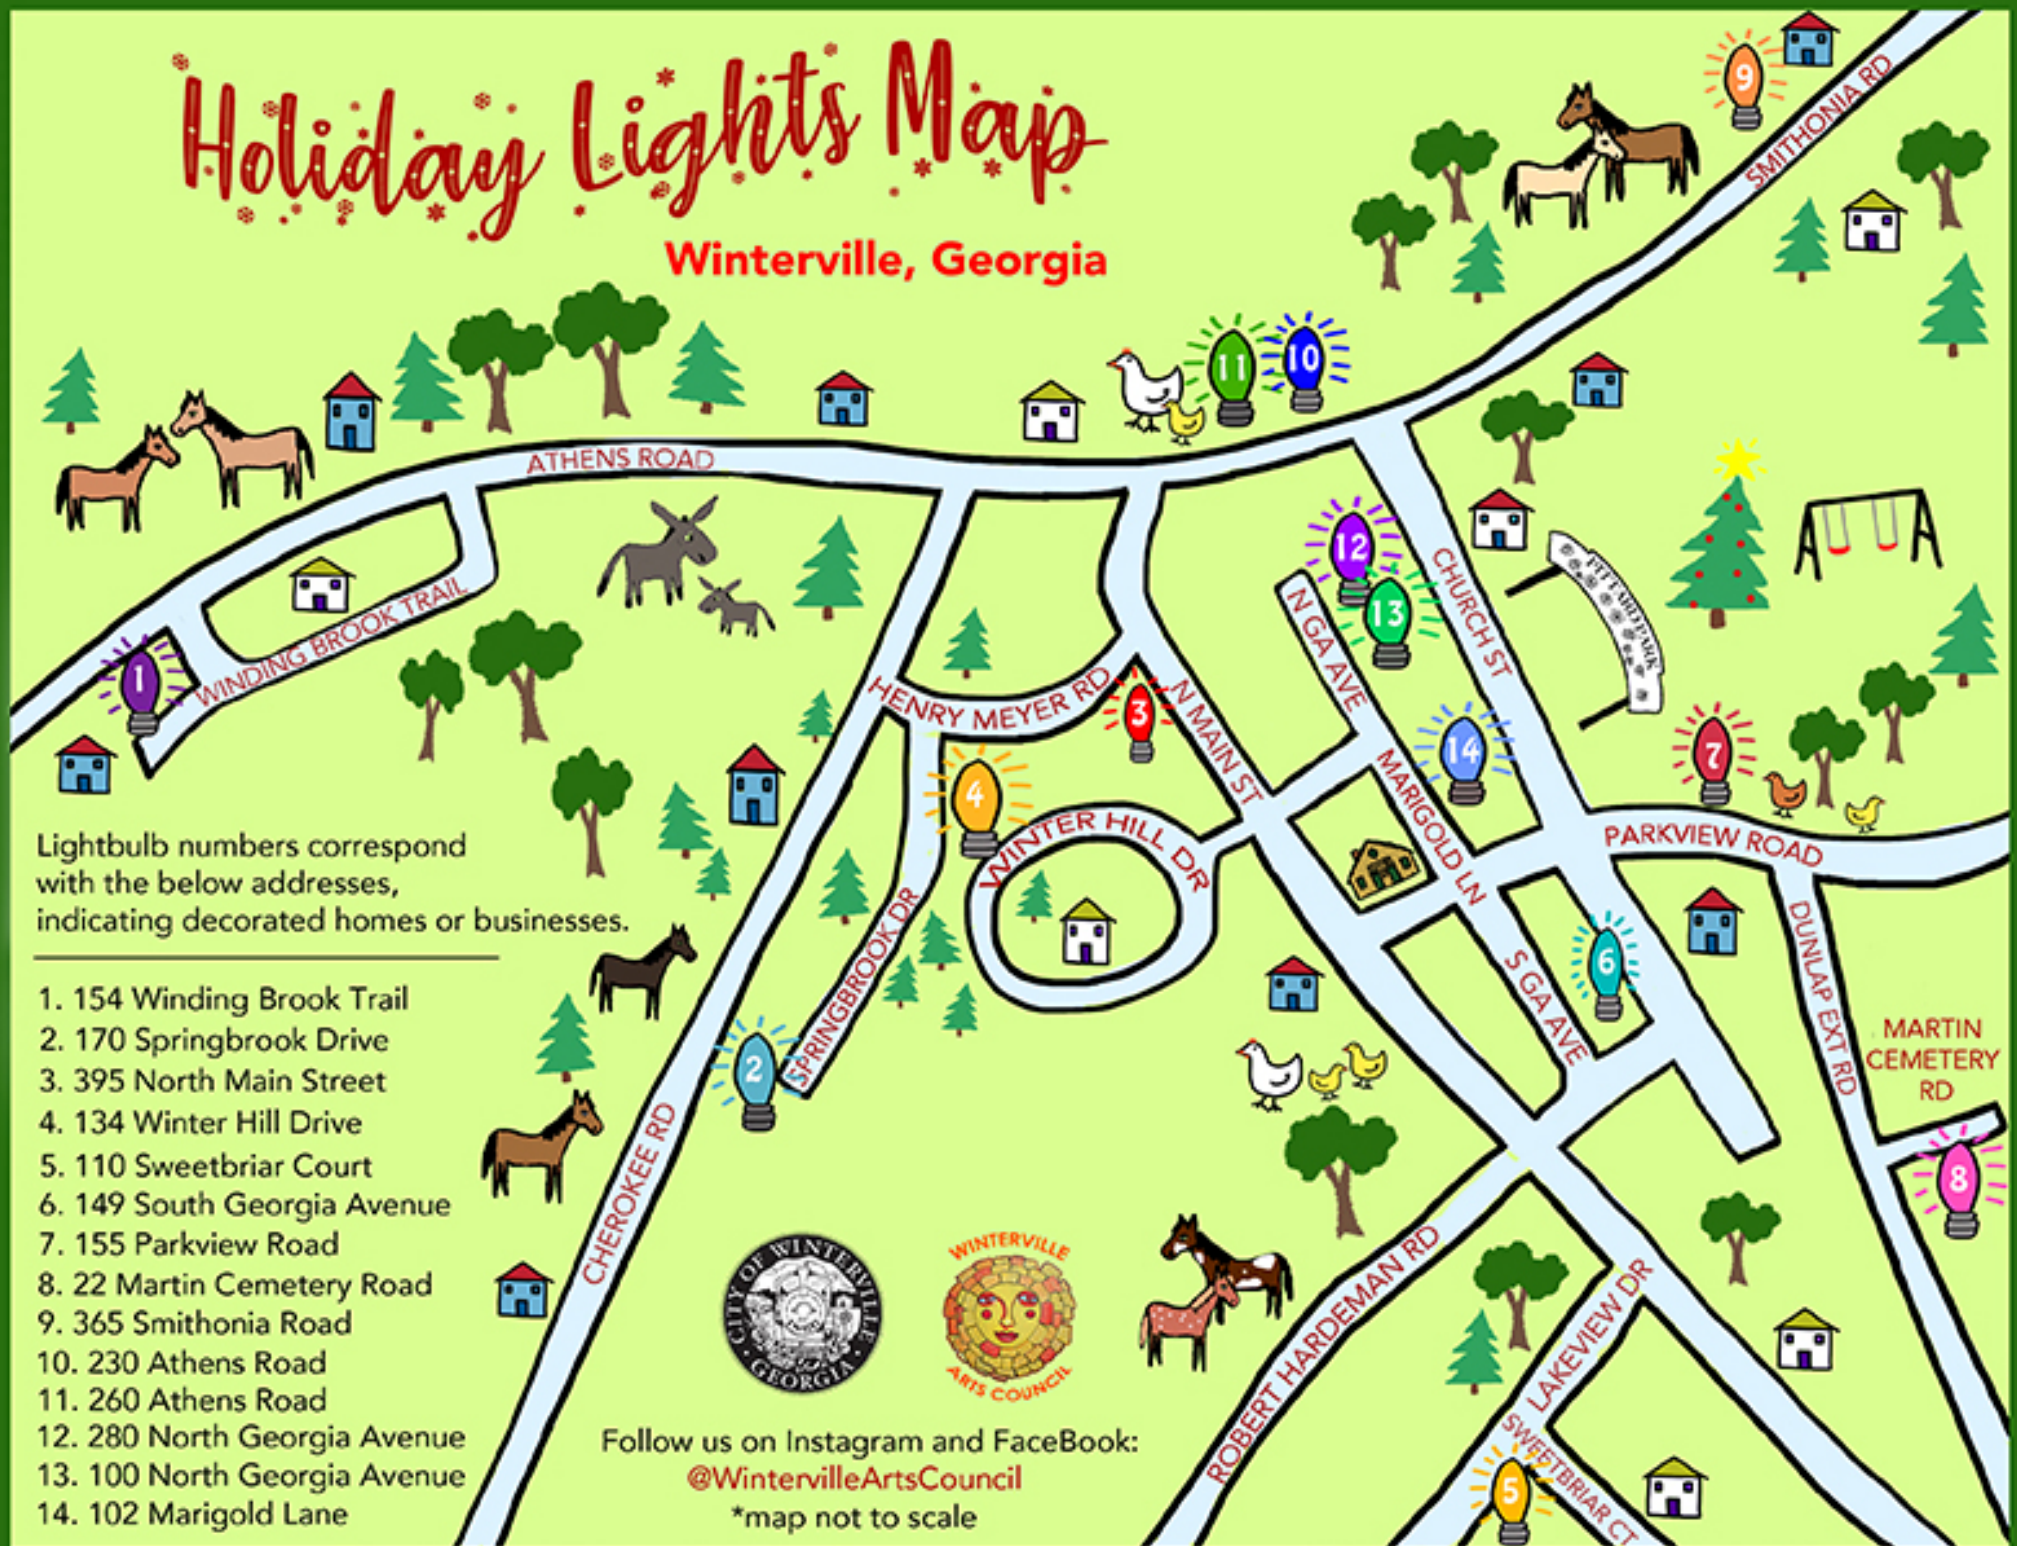

# Holiday Lights Map

Winterville, Georgia

Lightbulb numbers correspond with the below addresses, indicating decorated homes or businesses.

1. 154 Winding Brook Trail
2. 170 Springbrook Drive
3. 395 North Main Street
4. 134 Winter Hill Drive
5. 110 Sweetbriar Court
6. 149 South Georgia Avenue
7. 155 Parkview Road
8. 22 Martin Cemetery Road
9. 365 Smithonia Road
10. 230 Athens Road
11. 260 Athens Road
12. 280 North Georgia Avenue
13. 100 North Georgia Avenue
14. 102 Marigold Lane

Follow us on Instagram and FaceBook:  
[@WintervilleArtsCouncil](#)  
\*map not to scale